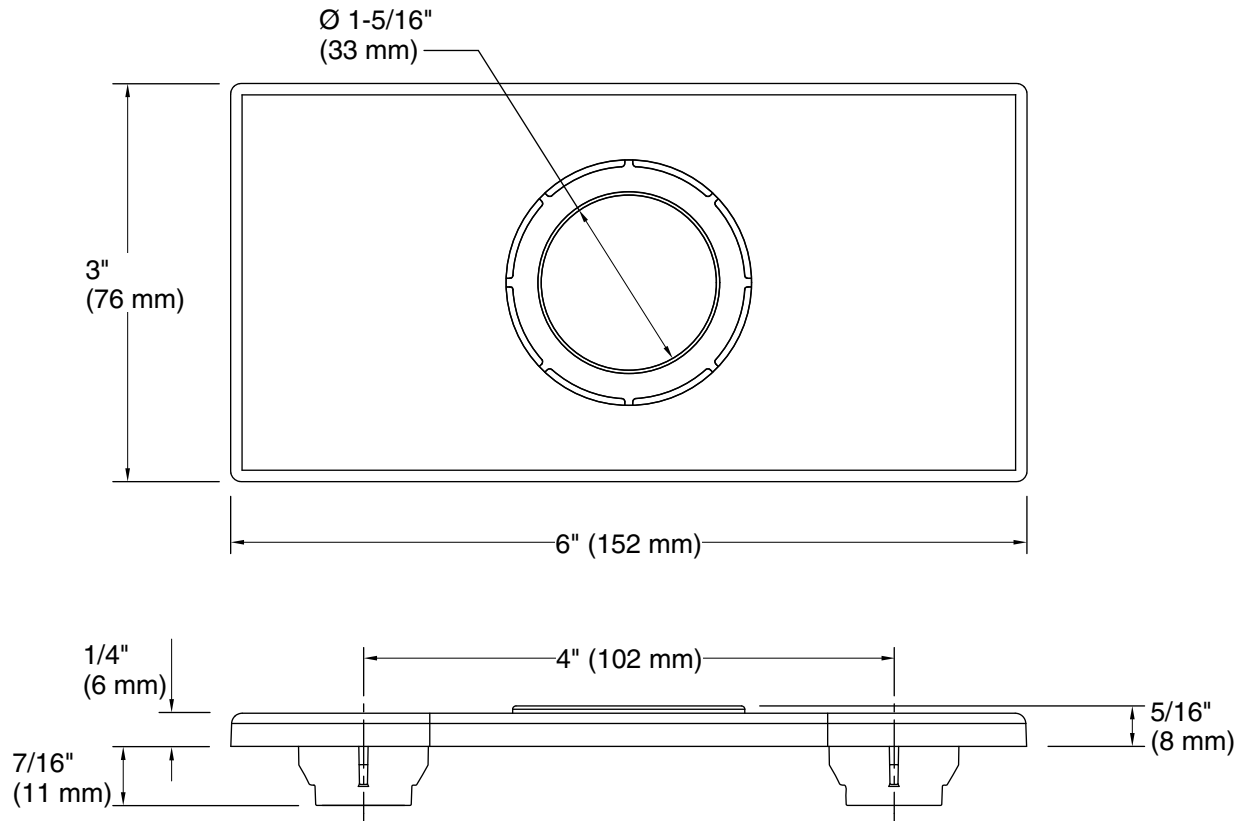

Technical Information

All product dimensions are nominal.

Notes

Install this product according to the installation guide.